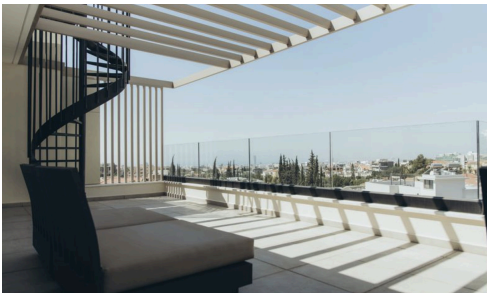

#2102

4 Bedroom Penthouse with Sea View

€4,500 /месяц

📍 Panthea, Limassol

This spacious penthouse apartment is available for rent in the sought-after area of Panthea. Offering a generous 144 m² of internal space, this key ready property features four bright bedrooms and four modern bathrooms. The apartment is fully furnished to a high standard, making it a comfortable and convenient option for immediate move-in.

The penthouse benefits from an elevator for easy access, and boasts a panoramic sea view you can enjoy from the comfort of your home. Step out onto the private Rooftop Garden with your own Jacuzzi, or enjoy the communal