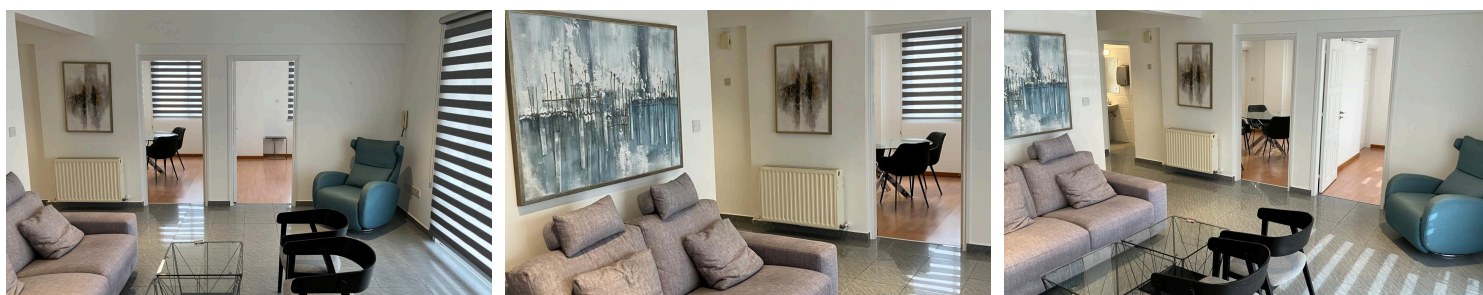

#1599

Furnished office

€1,600 /месяц

📍 Petrou Kai Pavlou, Limassol

Furnished 87sqm office on 1st floor, in exceptional building, ideal for businesses seeking comfort, convenience and a professional setting, in a quiet yet highly accessible location.

Property Features:

- High-end furniture

Общая площадь

📏 87 m²

Рейтинг
энергоэффективности

Luxury Properties

Ioannis Panayides

☎ (+357) 99047700