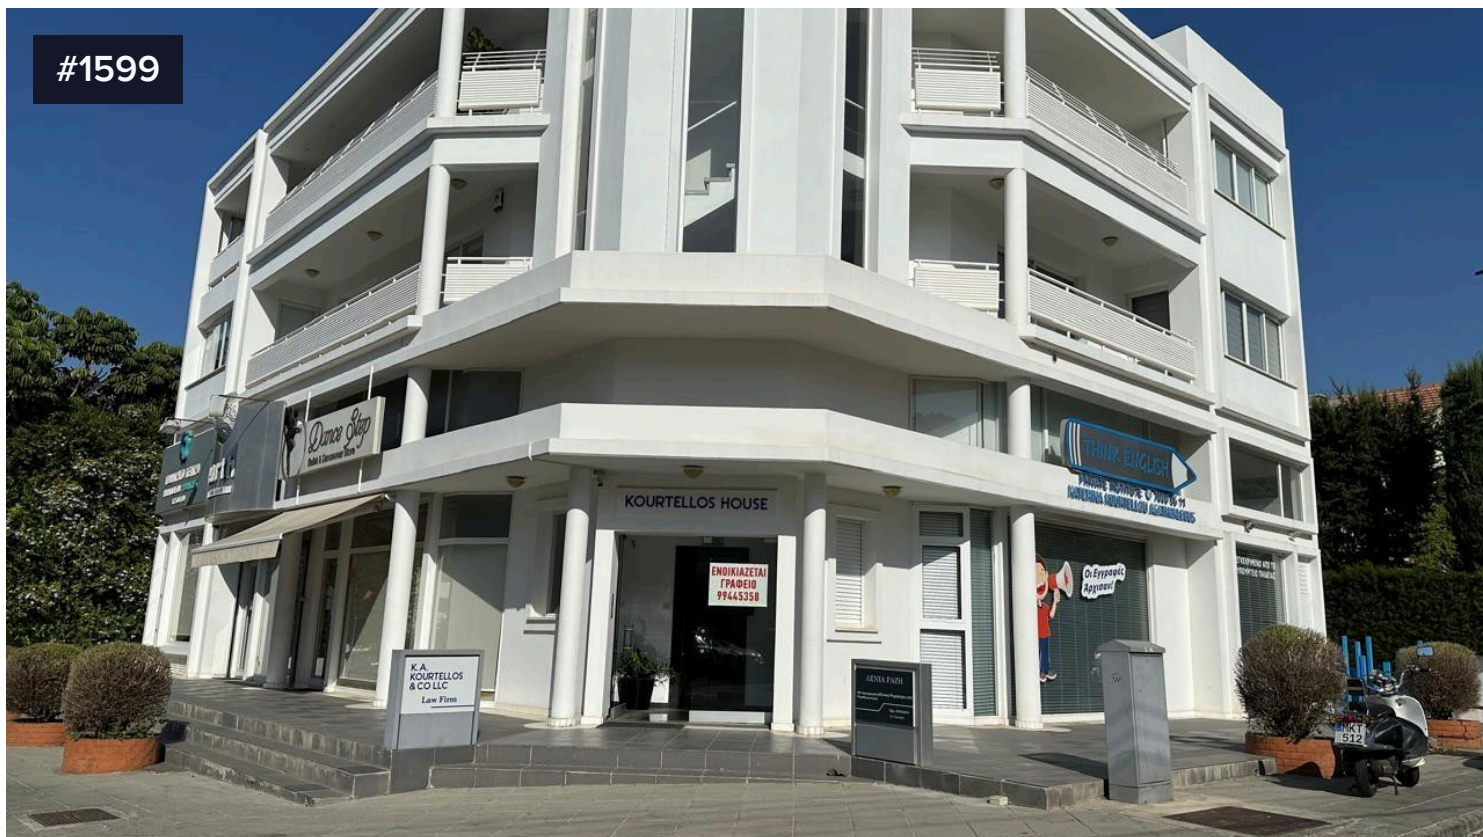

#1599

Furnished office

€1,600 /месяц

📍 Petrou Kai Pavlou, Limassol

Furnished 87sqm office on 1st floor, in exceptional building, ideal for businesses seeking comfort, convenience and a professional setting, in a quiet yet highly accessible location.

Property Features:

- High-end furniture

Общая площадь

📏 87 m²

Рейтинг
энергоэффективности

Luxury Properties

Ioannis Panayides

☎ (+357) 99047700