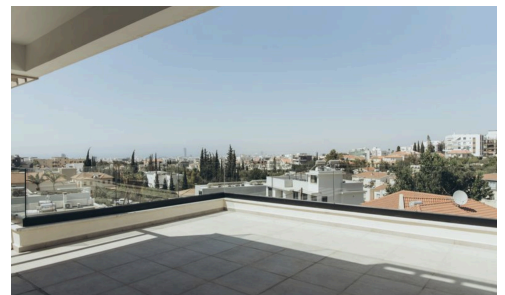

## 4 Bedroom Penthouse with Sea View

€4,500 /month

📍 Panthea, Limassol

This spacious penthouse apartment is available for rent in the sought-after area of Panthea. Offering a generous 144 m<sup>2</sup> of internal space, this key ready property features four bright bedrooms and four modern bathrooms. The apartment is fully furnished to a high standard, making it a comfortable and convenient option for immediate move-in.

The penthouse benefits from an elevator for easy access, and boasts a panoramic sea view you can enjoy from the comfort of your home. Step out onto the private Rooftop Garden with your own Jacuzzi, or enjoy the communal swimming pool for relaxing and entertaining.