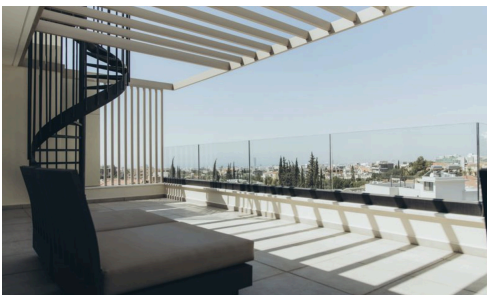

## 4 Bedroom Penthouse with Sea View

€4,500 /month

📍 Panthea, Limassol

This spacious penthouse apartment is available for rent in the sought-after area of Panthea. Offering a generous 144 m<sup>2</sup> of internal space, this key ready property features four bright bedrooms and four modern bathrooms. The apartment is fully furnished to a high standard, making it a comfortable and convenient option for immediate move-in.

The penthouse benefits from an elevator for easy access, and boasts a panoramic sea view you can enjoy from the comfort of your home. Step out onto the private Rooftop Garden with your own Jacuzzi, or enjoy the communal swimming pool for relaxing and entertaining.