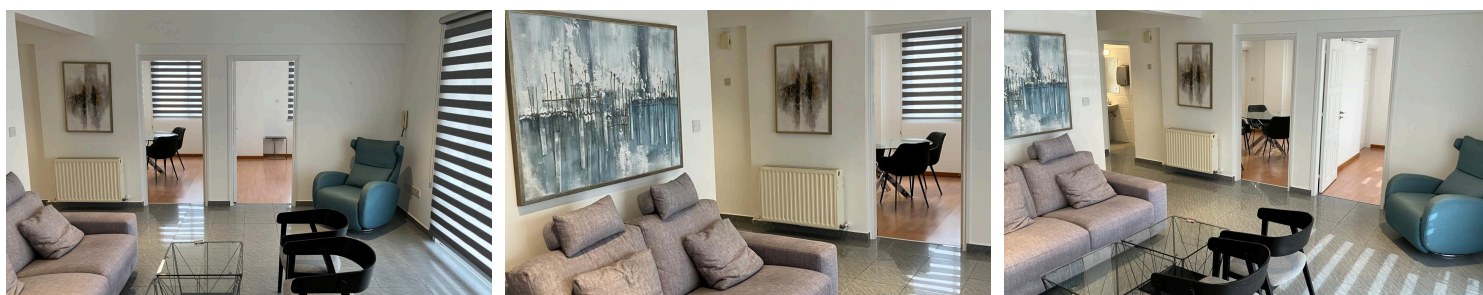

#1599

Furnished office

€1,600 /month

📍 Petrou Kai Pavlou, Limassol

Furnished 87sqm office on 1st floor, in exceptional building, ideal for businesses seeking comfort, convenience and a professional setting, in a quiet yet highly accessible location.

Property Features:

- High-end furniture

- Reception area

Covered

📏 87 m²

Energy efficiency rating

Luxury Properties

Ioannis Panayides