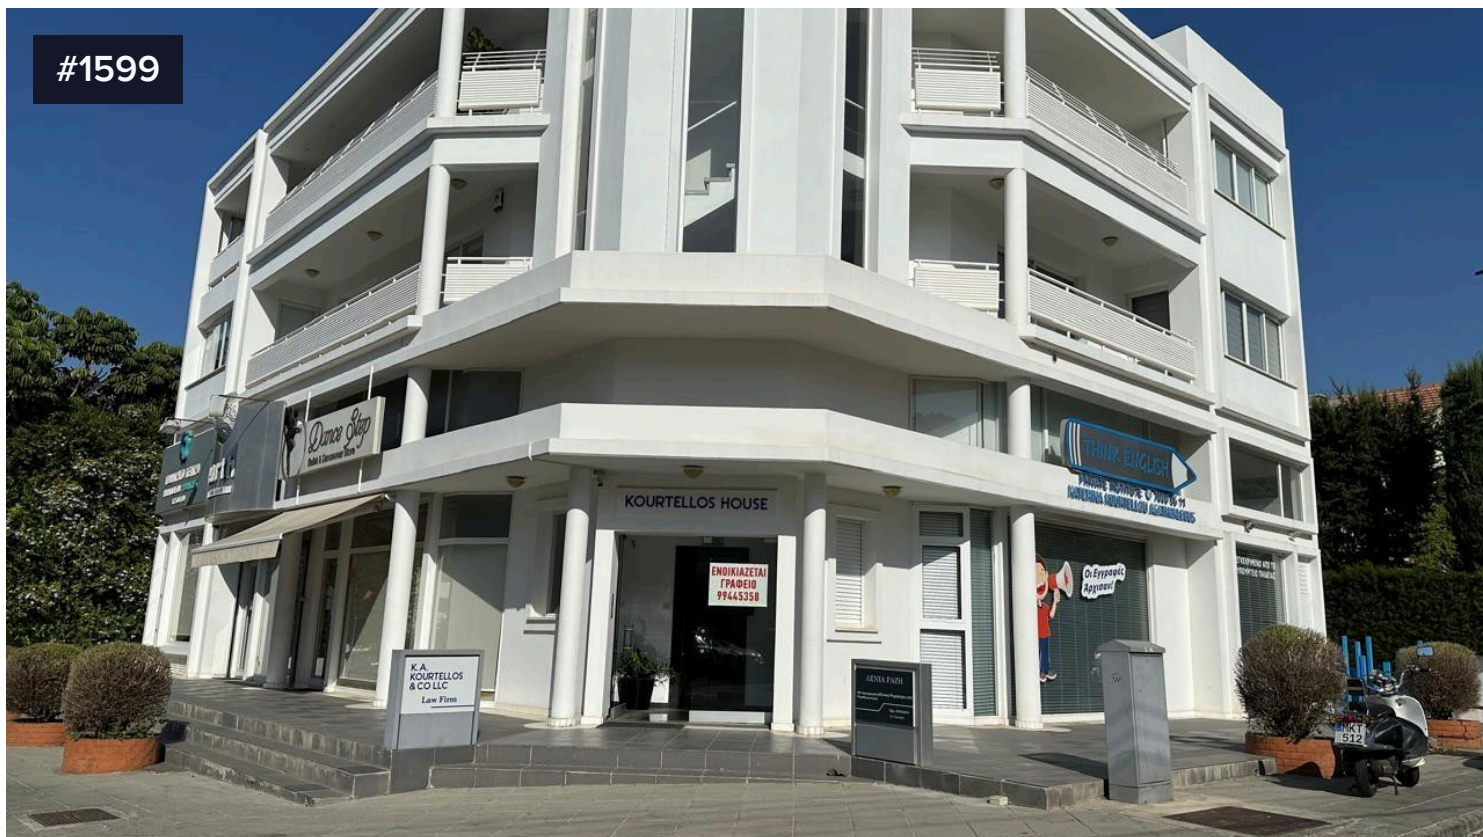

#1599

Furnished office

€1,600 /month

📍 Petrou Kai Pavlou, Limassol

Furnished 87sqm office on 1st floor, in exceptional building, ideal for businesses seeking comfort, convenience and a professional setting, in a quiet yet highly accessible location.

Property Features:

- High-end furniture

- Reception area

Covered

📏 87 m²

Energy efficiency rating

Luxury Properties

Ioannis Panayides