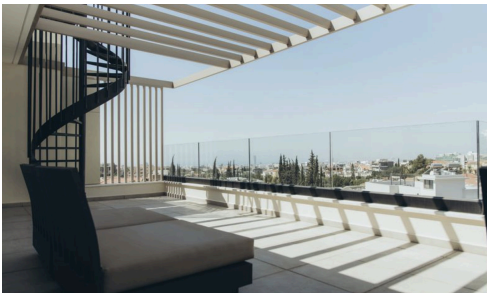

#2102

4 Bedroom Penthouse with Sea View

€4,500 /μήνας

📍 Panthea, Limassol

This spacious penthouse apartment is available for rent in the sought-after area of Panthea. Offering a generous 144 m² of internal space, this key ready property features four bright bedrooms and four modern bathrooms. The apartment is fully furnished to a high standard, making it a comfortable and convenient option for immediate move-in.

The penthouse benefits from an elevator for easy access, and boasts a panoramic sea view you can enjoy from the comfort of your home. Step out onto the private Rooftop Garden with your own Jacuzzi, or enjoy the communal