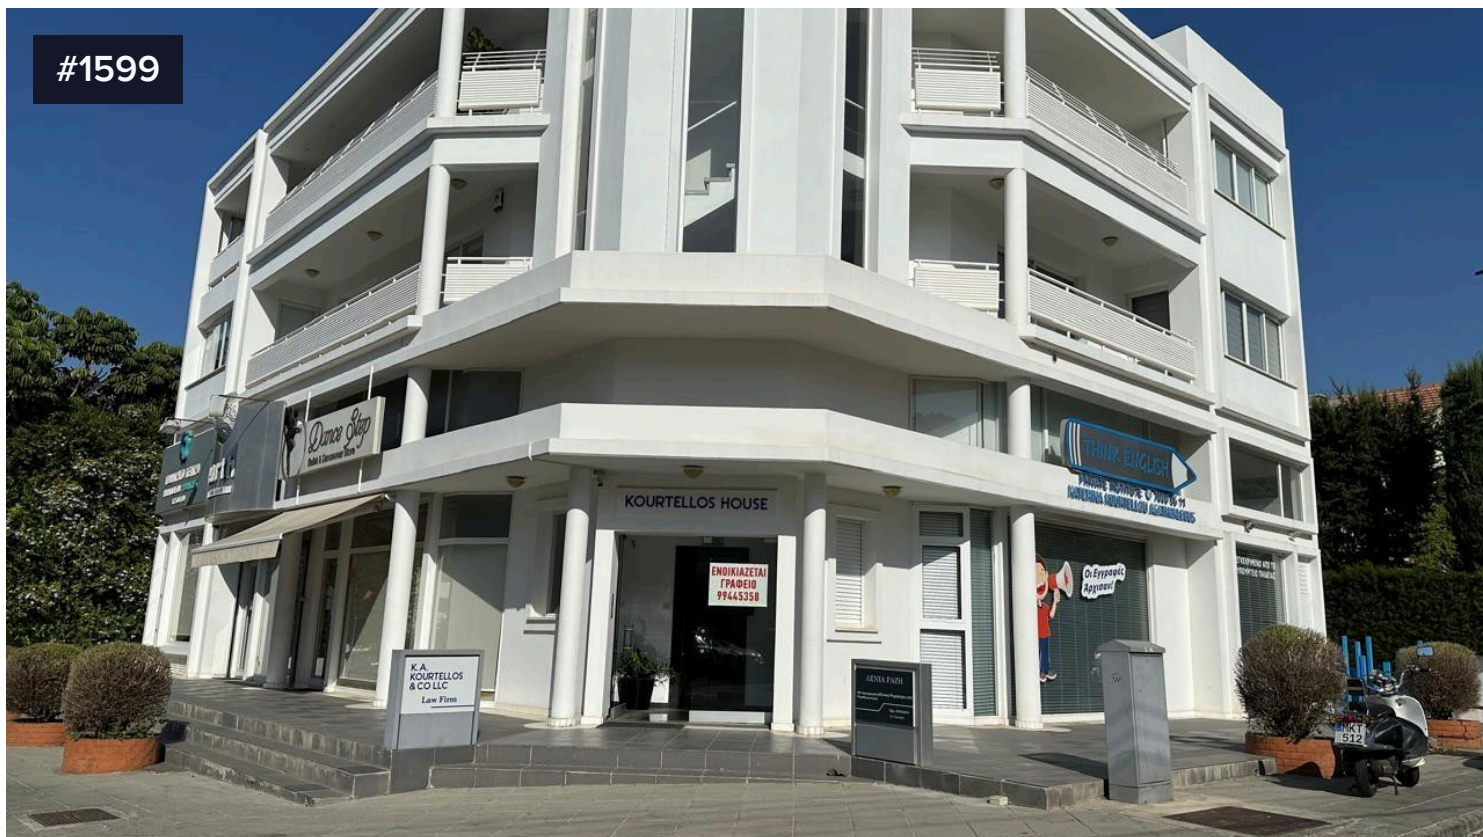

## Furnished office

€1,600 /μήνας

📍 Petrou Kai Pavlou, Limassol

Furnished 87sqm office on 1st floor, in exceptional building, ideal for businesses seeking comfort, convenience and a professional setting, in a quiet yet highly accessible location.