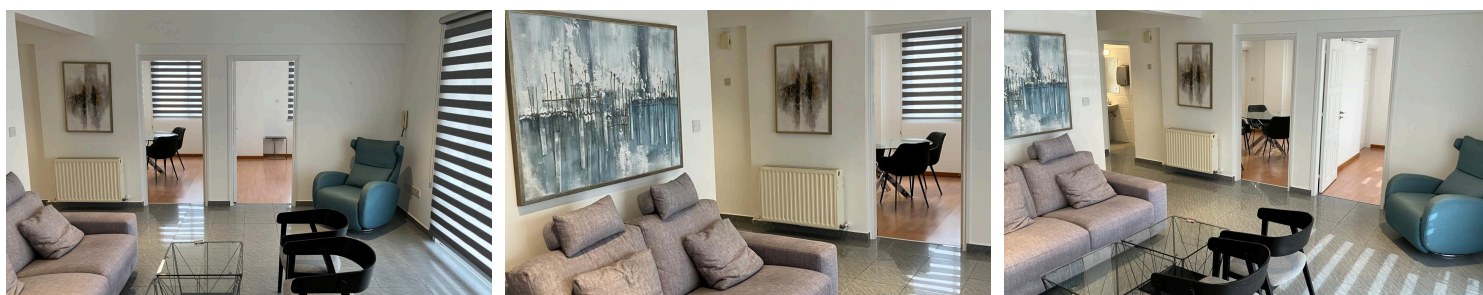

## Furnished office

€1,600 /μήνας

📍 Petrou Kai Pavlou, Limassol

Furnished 87sqm office on 1st floor, in exceptional building, ideal for businesses seeking comfort, convenience and a professional setting, in a quiet yet highly accessible location.